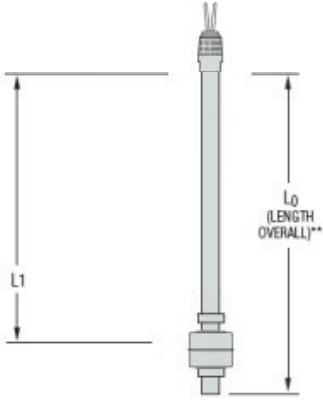

LEVEL SWITCHES

Part No. W1076464
 Unit Price \$971.00
 Lead Time 15
 (Business Days)

Technical Specifications	
Series:	Standard LS-800
Specific Gravity:	1
Max. Pressure:	5
Stem Length:	60" - 72"
Stem Construction:	Tubing (for units < 72")
Operating Temp.:	75
Stem Material:	316 Stainless Steel
Mounting Type:	(1) 1/2" NPT
Switch Type:	SPST, 100VA
Wiring Group:	Group 1 - Common Return
Number of Levels:	1
Electrical Connection:	Leadwire
Float Material:	316 Stainless Steel
Float Type:	316 SS (138935)
Media Type:	Water
Float Stops:	Grip Rings

Ordering Information	
Part Number:	W1076464
List Price:	\$971.00
Lead Time:	15 Business Days
Min. Order Quantity:	1
Shipping Weight:	15.78 lbs.
Model Description:	LS-800-1-SS-SS-SPST-100-GR1-1

Dimensional Specifications	
L1:	71" NO
L0:	73.000"
Lead Length:	24"